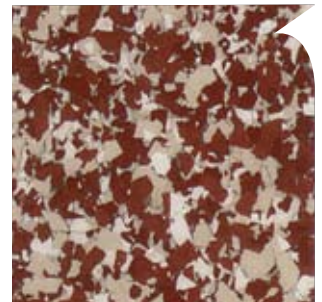

COLOUR GUIDE

TERRAFLAKE & HYDROFLOR

STANDARD COLOUR FLAKE BLENDS

GREY WACKE Fine & Coarse

GREYMIST Fine & Coarse

SANDSTONE Fine

STEEL Fine & Coarse

DENIM Fine

MOONLIGHT Fine & Coarse

BEECH Fine

TUSCANY Fine

MINSTREL Coarse

SAHARA BEECH Fine & Coarse

SILHOUETTE Fine

TUNDRA Fine

MONTE CARLO Fine

PHANTOM Fine

Local Applicator

Additional colour combinations can be blended to suit your requirements from single colours, depending on availability. The colour samples on this chart are a close guide only and may be slightly different to actual colours.