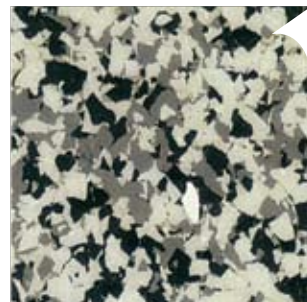

COLOUR GUIDE

TERRAFLAKE & HYDROFLOR

STANDARD COLOUR FLAKE BLENDS

GREY WACKE Fine & Coarse

GREYMIST Fine & Coarse

SANDSTONE Fine

STEEL Fine & Coarse

DENIM Fine

MOONLIGHT Fine & Coarse

BEECH Fine

TUSCANY Fine

MINSTREL Coarse

SAHARA BEECH Fine & Coarse

SILHOUETTE Fine

TUNDRA Fine

MONTE CARLO Fine

PHANTOM Fine

Local Applicator

Additional colour combinations can be blended to suit your requirements from single colours, depending on availability. The colour samples on this chart are a close guide only and may be slightly different to actual colours.